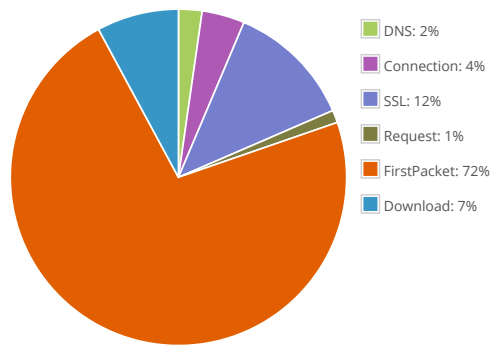

Sum of DNS times	1 ms
Sum of Connection times	2 ms
Sum of SSL times	5 ms
Sum of Request times	1 ms
Sum of FirstPacket times	32 ms
Sum of Download times	4 ms