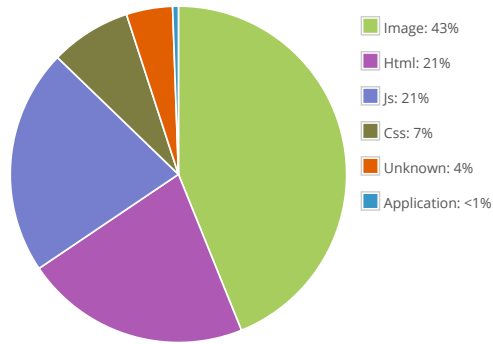

Summary	Performance	Waterfall Chart	Host	Errors (0)
---------	-------------	-----------------	------	------------

Monitoring Date Time **6/11/2020 12:21:17 AM**
Monitor **Minneapolis**

Total Size in KB Total	2538.44
Total Number of Objects	180
Time loading	00:00.01
Number of Hosts Connected	34
Image	79
Html	39
Js	39
Css	14
Unknown	8
Application	1